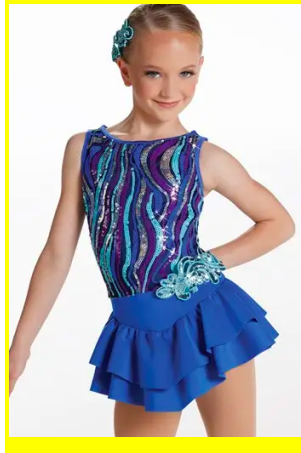

COMBO 3

TUESDAY - 7:30 MS. HALEY

STIRRUP TIGHTS WILL BE PROVIDED

PIROUETTES

MIDDLE PART, PONYTAIL (MATCH PONYTAIL HOLDER TO HAIR) - HAIRPIECE

ON RIGHT SIDE

SONG: RAIN ON ME