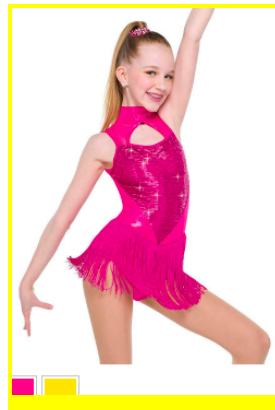

● TAP SONG: APPLE

COMBO 3

TUESDAY - 7:30 MS. HALEY

STIRRUP TIGHTS WILL BE PROVIDED

PIROUETTES

MIDDLE PART, PONYTAIL (MATCH PONYTAIL HOLDER TO HAIR) - HAIRPIECE

ON RIGHT SIDE

SONG: RAIN ON ME

STIRRUP TIGHTS

TAN TAPS

MIDDLE PART, PONYTAIL - NO HAIRPIECE

SONG: DANCE

PRESCHOOL

MS. JOSIE - TUESDAY 5:00

STIRRUP TIGHTS

TAN MARY JANE TAP SHOES