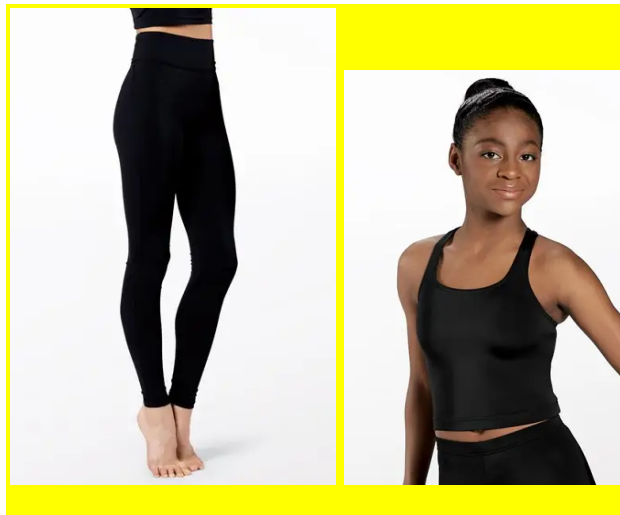

JAZZ - NO SHOES

HAIR OF CHOICE WITH ANTLERS SECURED

SONG: RUN, RUDOLPH, RUN

STIRRUP TIGHTS

TAN MARY JANE TAP SHOES

HAIR OF CHOICE - NO HAIRPIECE

● IF BELT IS LOOSE, PLEASE PIN FROM THE INSIDE

● SONG: DANCE ME IF YOU CAN

TINY TUMBLERS (MS. HALEY AND MS JOSIE)

TUESDAY 6:00

ALL ACRO PERFORMERS SHOULD SECURE THEIR OWN ACRO ATTIRE

BLACK LEGGINGS (FULL LENGTH, NOT CROPPED)

BLACK CROP TOP (NO SLEEVES, NO T-SHIRTS, NO LOOSE TANK TOPS) - A LITTLE BELLY SHOWING IS OK!