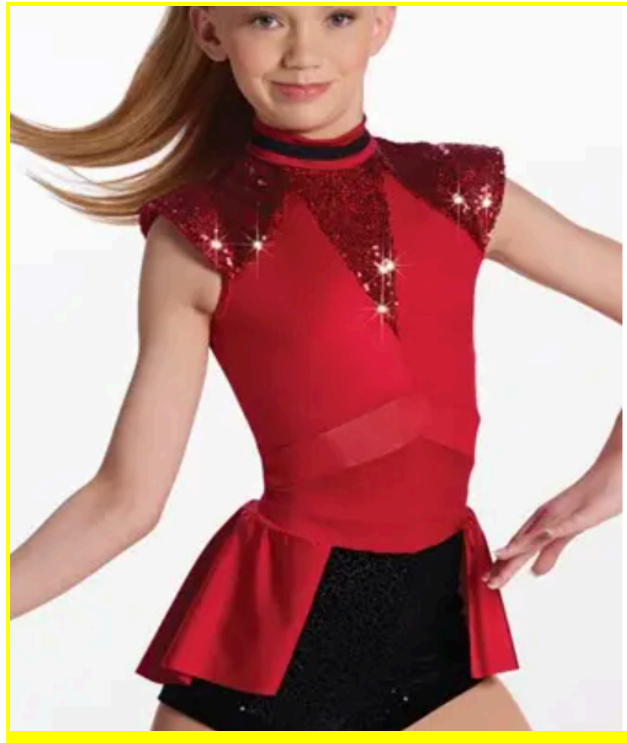

JUNIOR COMPANY CLASS

TUESDAY - MS. JOSIE

STIRRUP TIGHTS WILL BE PROVIDED

TAN MARY JANE OR SLIP ON TAPS

**MIDDLE PART, LOW PONYTAIL (NO HAIRPIECE - MATCH
PONYTAIL HOLDER TO HAIR)**

**● FOLLOW COMPANY COSTUME SPECIFICS FOR ANY
COMPANY ROUTINES IN THE SHOW**

● TAP SONG: APPLE