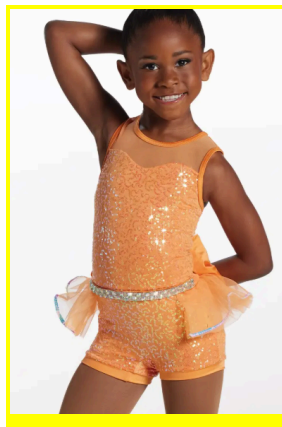

MRS. JODEY - TUESDAY 5:30

STIRRUP TIGHTS WILL BE PROVIDED

TAN MARY JANE OR SLIP ON TAP SHOES

MIDDLE PART, BRAIDED BUN

SONG: BETTER WHEN I'M DANCING

PRESCHOOL

MS. HALEY - TUESDAY 5:00

STIRRUP TIGHTS WILL BE PROVIDED

JAZZ - NO SHOES

HAIR OF CHOICE WITH ANTLERS SECURED

SONG: RUN, RUDOLPH, RUN

STIRRUP TIGHTS

TAN MARY JANE TAP SHOES

HAIR OF CHOICE - NO HAIRPIECE

● IF BELT IS LOOSE, PLEASE PIN FROM THE INSIDE

● SONG: DANCE ME IF YOU CAN

TINY TUMBLERS (MS. HALEY AND MS JOSIE)

TUESDAY 6:00

ALL ACRO PERFORMERS SHOULD SECURE THEIR OWN ACRO ATTIRE

BLACK LEGGINGS (FULL LENGTH, NOT CROPPED)

BLACK CROP TOP (NO SLEEVES, NO T-SHIRTS, NO LOOSE TANK TOPS) - A LITTLE BELLY SHOWING IS OK!